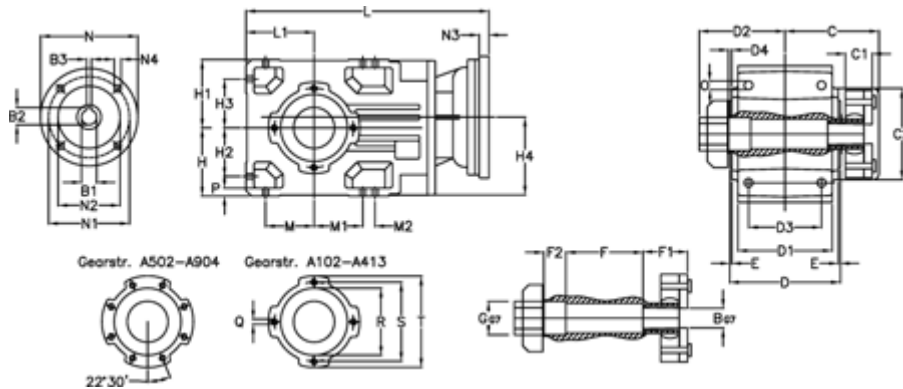

Article number: 29600102556225  
 Description: Bevel helical gearbox  
 A102QF30-25,5-P71B5

## Measures

B = 30	D1 = 95	F2 = 36	L = 282.5	N3 = -
B1 = 14	D2 = 90	G = 32	L1 = 70	N4 = M8x16
B2 = 16.3	D3 = 75	GA = 14,5 NM	M = 50.0	O = 9.5
B3 = 5	d4 = 4.5	H = 70	M1 = 50.0	P = 9
C = 101.5	Description = A102QF-xx-P71 B5	H1 = 70	M2 = -	Q = M8x12
C1 = 29	E = 3.0	H2 = 50.0	N = 160	R = 80
C2 = 83.0	F = 77.5	H3 = 50.0	N1 = 130	S = 100
D = 117	F1 = 36.0	H4 = 83.0	N2 = 110	T = 120